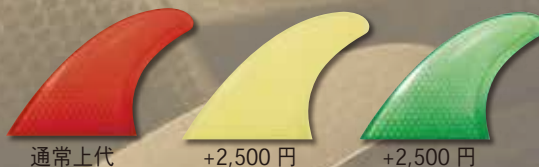

## SHORT FIN PRICE LIST

	Normal Flex	Cut Design	Drop. & Frog	Jack Knife	Collaboration[Ver.Ryo]
	Resin Color	Fabric	Resin Color	Fabric	Skull Material
TRY	18,000	19,000	19,500	19,500	19,000
Quad	20,000	21,000	20,500	20,500	21,000
5Fin	22,500	23,500	24,500	24,500	23,500
Rear	12,000	13,000	14,000	14,000	13,000
Q-ST	10,000	11,000	-	-	-
TWIN	19,000	20,000	-	-	-

※「Normal Flex」に前面[Fabric]を入れる場合は、「Cut Design」の料金になります。

## LONG FIN PRICE LIST

		TRY
Signature	Fabric / Resin Color	19,000

Color Size	Fabric	Resin Color
6.0 / 7.0	17,000	16,000
8.0 ~	19,000	18,000
Side Fin	14,000	13,000

Color Option	TRY
Resin Color Fabric	2,500

TRYを各フィン毎にカラーを別色にした場合